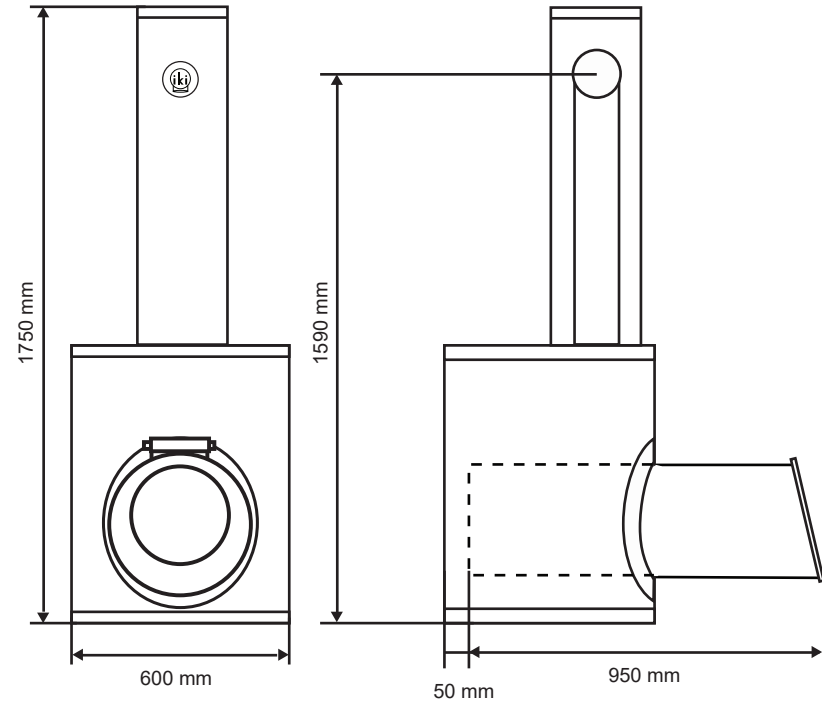

IKI SL

Through the wall model

IKI SL Plus

Through the wall model

Chimney connection height from the bottom of the stove: without stove stand. The height of the IKI Stove stand is 65 mm.