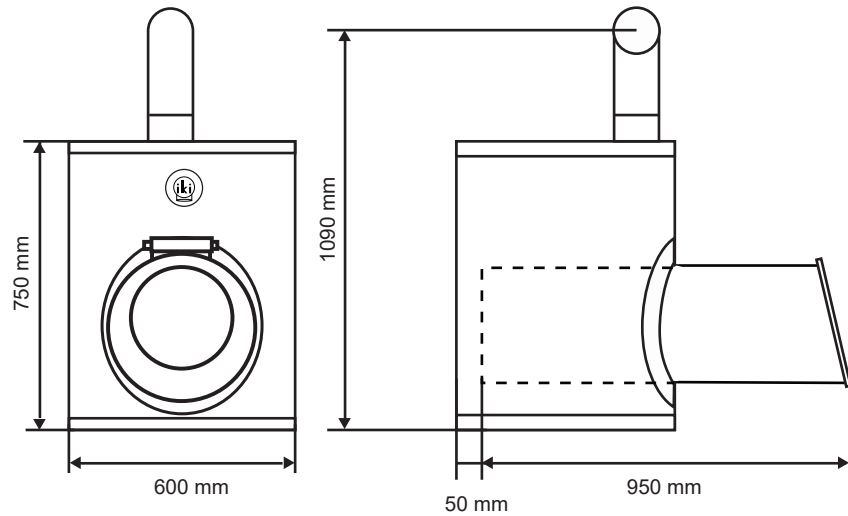

IKI SL

Through the wall model

IKI SL Plus

Through the wall model

Chimney connection height from the bottom of the stove: without stove stand. The height of the IKI Stove stand is 65 mm.